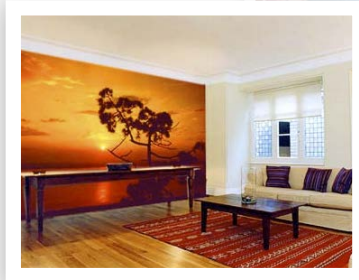

Transform your home or office with bespoke printed wallpaper.

Use your own photo or design or choose from one of the thousands of great images available online*.

- Perfect in the home, retail environments, company reception areas, exhibition spaces and corporate entertainment venues.
- Our fabric backed pasteable wallpaper is as easy to fit as conventional wallpaper, the self adhesive version is even easier!

- Available in both a smooth satin finish and an embossed linen-effect finish.
- Class 0 & 1 fire rating to BS476 when printed.

Pasteable wallpaper:
from £22.50 per square metre

Repositionable self adhesive smooth fabric wallcovering