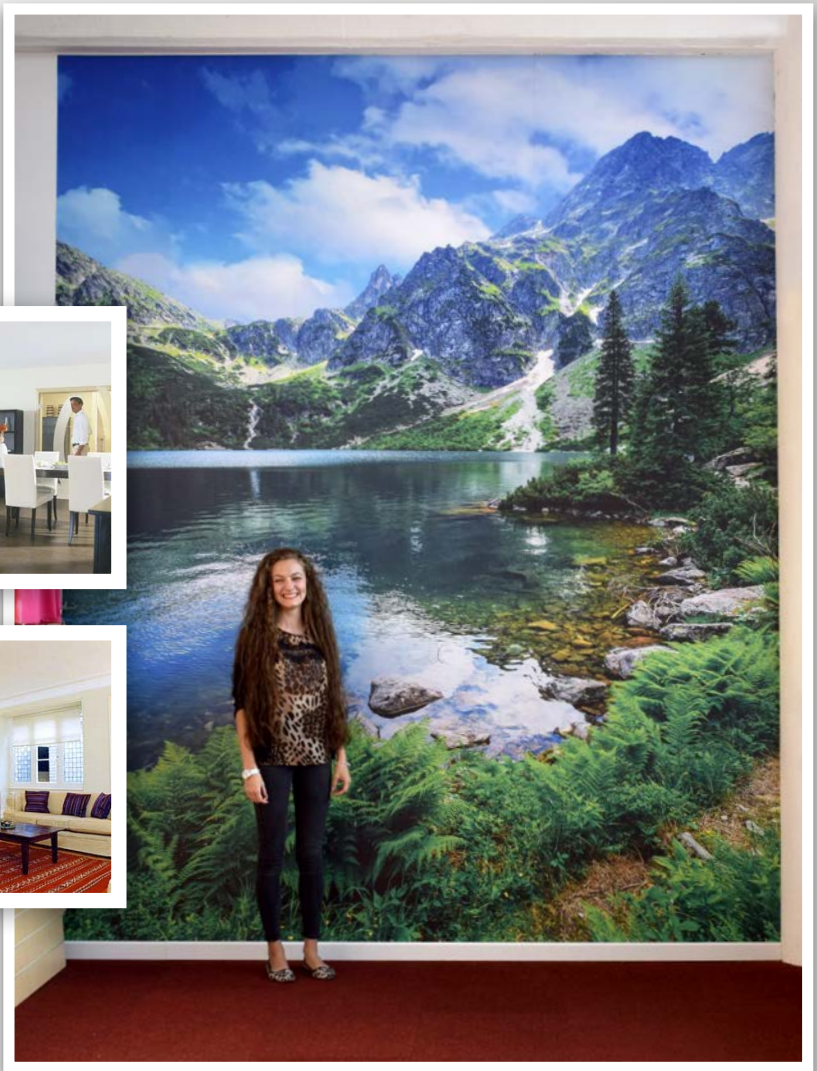

Transform your home or office with bespoke printed wallpaper.

Use your own photo or design or choose from one of the thousands of great images available online*.

- Perfect in the home, retail environments, company reception areas, exhibition spaces and corporate entertainment venues.
- Our fabric backed pasteable wallpaper is as easy to fit as conventional wallpaper, the self adhesive version is even easier!

- Available in both a smooth satin finish and an embossed linen-effect finish.
- Class 0 & 1 fire rating to BS476 when printed.

Pasteable wallpaper:
from £22.50 per square metre

Repositionable self adhesive smooth fabric wallcovering